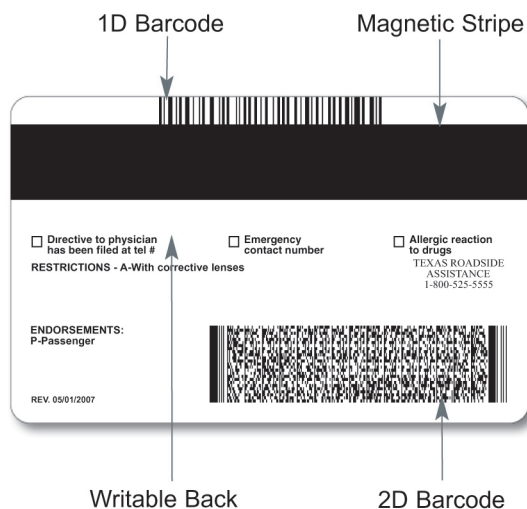

The new design will continue to provide all information necessary for identification and verification purposes, including the license holder's demographics, photograph, and signature on the front of the card.

Texas' new DL/ID cards are valid for up to a 6 year period from the date of issuance. Minor (under 21) DL and ID cards will be presented in a vertical format. Validity periods on ID's only for individuals 60 and over will have an indefinite expiration date.

These enhanced security features will provide law enforcement with improved resources for verifying the authenticity of Texas issued driver licenses and identification cards.

ADULT DRIVER LICENSE

ADULT IDENTIFICATION CARD

CARD LAMINATE

BACK OF DL/ID CARD

UNDER 21 DRIVER LICENSE